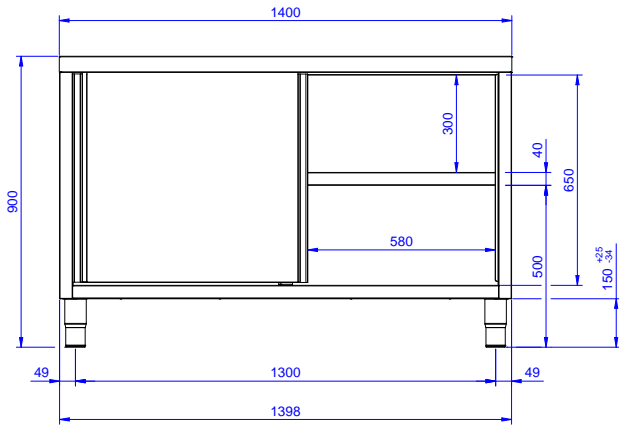

Front

Side

Key Information:

Cabinet width:		
132858 (MS1407N)	1345 mm	
Cabinet depth:	645 mm	
Cabinet height:	610 mm	
External dimensions, Width:	1400 mm	
External dimensions, Depth:	700 mm	
External dimensions, Height:	900 mm	
Worktop thickness:	50 mm	
Net weight:	60 kg