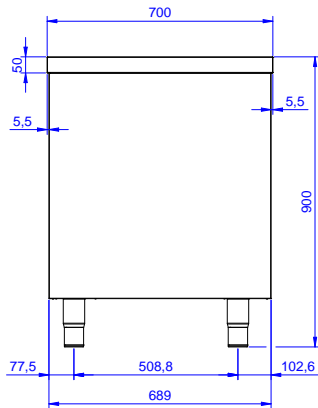

Key Information:

Cabinet width:		
132858 (MS1407N)	1345 mm	
Cabinet depth:	645 mm	
Cabinet height:	610 mm	
External dimensions, Width:	1400 mm	
External dimensions, Depth:	700 mm	
External dimensions, Height:	900 mm	
Worktop thickness:	50 mm	
Net weight:	60 kg