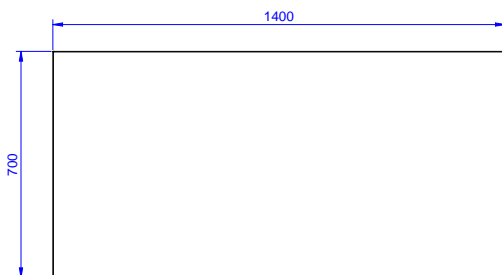

Top

Key Information:

Cabinet width:		
132858 (MS1407N)	1345 mm	
Cabinet depth:	645 mm	
Cabinet height:	610 mm	
External dimensions, Width:	1400 mm	
External dimensions, Depth:	700 mm	
External dimensions, Height:	900 mm	
Worktop thickness:	50 mm	
Net weight:	60 kg